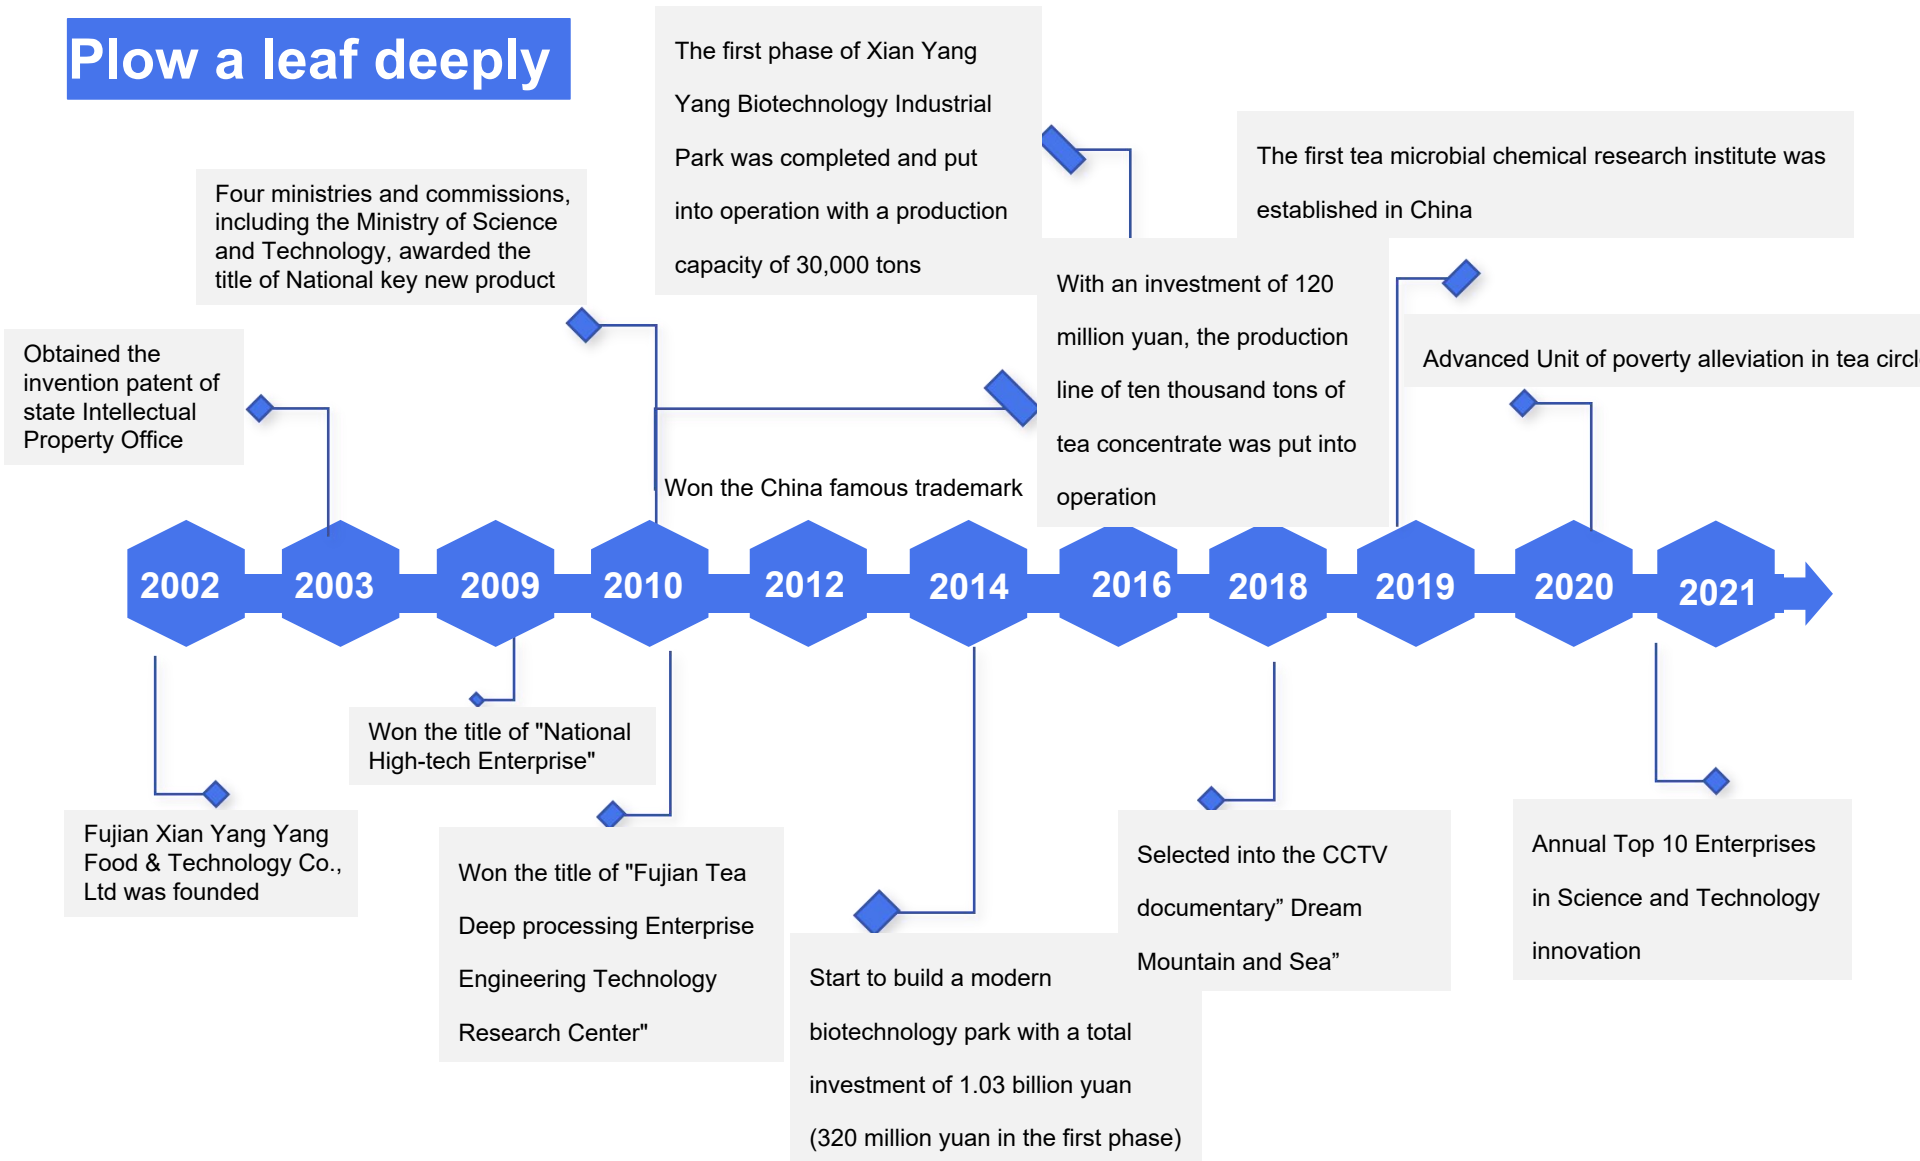

福建仙洋洋生物科技有限公司
Fujian Xian Yang Yang Biotechnology Co.,LTD

Company Introduction

中国浓缩茶第一品牌

01 | About Seian

Plow a leaf deeply

About Seian

- 01 / 2002.4 Fujian Xian Yang Yang Food & Technology Co., Ltd founded in Zhouning, covering 4300m², focuses on tea and herbal extract and concentrate.
- 02 / 2010.12 Fujian Xiang Yang Yang Biotechnology Co., Ltd Founded.

02 | Seian Advantages

Seian Advantages

01/ Location: In the middle of Shanghai and Guangzhou economic zone (6 six hour by train and 1 hour to airport, near to the tea plantation (80,000 tons tea leaf), other resource (920,000 tons edbile fugus and 878km-long coastline)