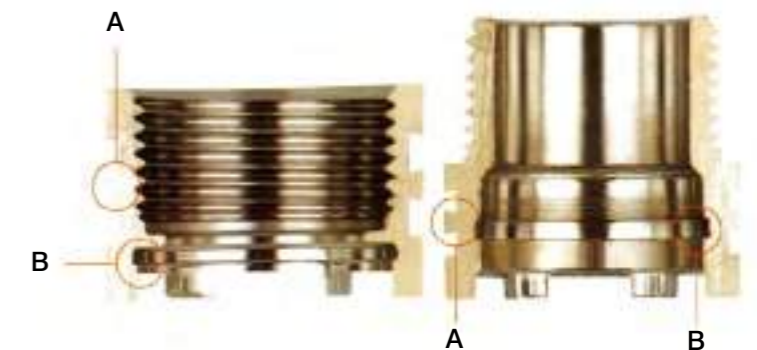

All Plastic Sleeve with Male Thread

CODE	SIZE	CODE	SIZE
KX-4023A	20x1/2"	KX-4023B	25x3/4"50

Plastic Mounting Plate

CODE	SIZE	CODE	SIZE
KX-4024A	150		

Flange Socket

CODE	SIZE	CODE	SIZE
KX-4025A	40	KX-4025D	75
KX-4025B	50	KX-4025E	90
KX-4025C	63	KX-4025F	110

Compensation Pipe

CODE	SIZE	CODE	SIZE
KX-4026A	20	KX-4026C	32
KX-4026B	25		

Item No.: **KX-4027**

Long Plug

CODE	SIZE	CODE	SIZE
KX-4027A	1/2 "	KX-4027B	3/4 "

Comparing with conventional inserts KAIXIN brass inserts have following special features:

Swallowtail form of groove on the outer side of KAIXIN inserts. This form of groove can prevent leakage due to expand or contract of the materials because of temperature change.

New groove added on the inner side. With this groove the connection strength will be increased and anti-leakage function will be improved.

Knurled screw thread by KAIXIN male inserts. With the help of this processing sealing band, for example teflon tapes, can be banded on the thread much tighter than before. The installation quality and efficiency will be increased.

Rough surface connected with plastic. Instead of smooth surface by conventional inserts rough surface of KAIXIN inserts has benefit to increase the connection strength.

You can choose when you order: KAIXIN inserts or conventional ones