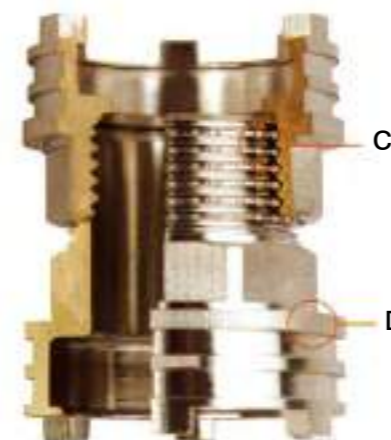

All Plastic Sleeve with Male Thread

CODE	SIZE	CODE	SIZE
KX-4023A	20x1/2"	KX-4023B	25x3/4"50

Plastic Mounting Plate

CODE	SIZE	CODE	SIZE
KX-4024A	150		

Flange Socket

CODE	SIZE	CODE	SIZE
KX-4025A	40	KX-4025D	75
KX-4025B	50	KX-4025E	90
KX-4025C	63	KX-4025F	110

Compensation Pipe

CODE	SIZE	CODE	SIZE
KX-4026A	20	KX-4026C	32
KX-4026B	25		

Item No.: **KX-4027**

Long Plug

CODE	SIZE	CODE	SIZE
KX-4027A	1/2 "	KX-4027B	3/4 "

Comparing with conventional inserts KAIXIN brass inserts have following special features:

Swallowtail form of groove on the outer side of KAIXIN inserts. This form of groove can prevent leakage due to expand or contract of the materials because of temperature change.

New groove added on the inner side. With this groove the connection strength will be increased and anti-leakage function will be improved.

Knurled screw thread by KAIXIN male inserts. With the help of this processing sealing band, for example teflon tapes, can be banded on the thread much tighter than before. The installation quality and efficiency will be increased.

Rough surface connected with plastic. Instead of smooth surface by conventional inserts rough surface of KAIXIN inserts has benefit to increase the connection strength.

You can choose when you order: KAIXIN inserts or conventional ones