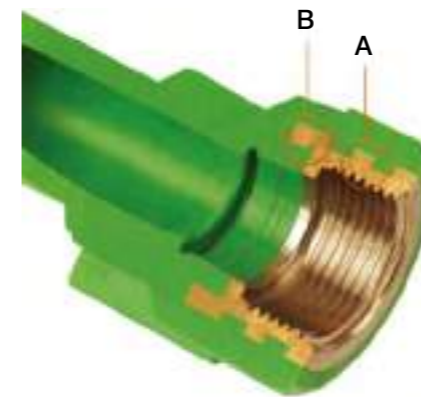

KAIXIN Insert

Comparing with conventional inserts KAIXIN brass inserts have following special features:

Swallowtail form of groove on the outer side of KAIXIN inserts. This form of groove can prevent leakage due to expand or contract of the materials because of temperature change.

New groove added on the inner side. With this groove the connection strength will be increased and anti-leakage function will be improved.