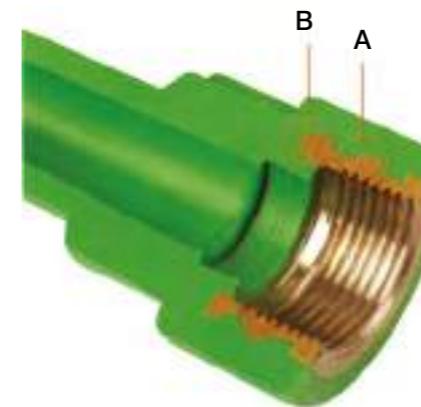

Conventional Insert

Knurled screw thread by KAIXIN male inserts. With the help of this processing sealing band, for example teflon tapes, can be banded on the thread much tighter than before. The installation quality and efficiency will be increased.

Rough surface connected with plastic. Instead of smooth surface by conventional inserts rough surface of KAIXIN inserts has benefit to increase the connection strength.

You can choose when you order: KAIXIN inserts or conventional ones